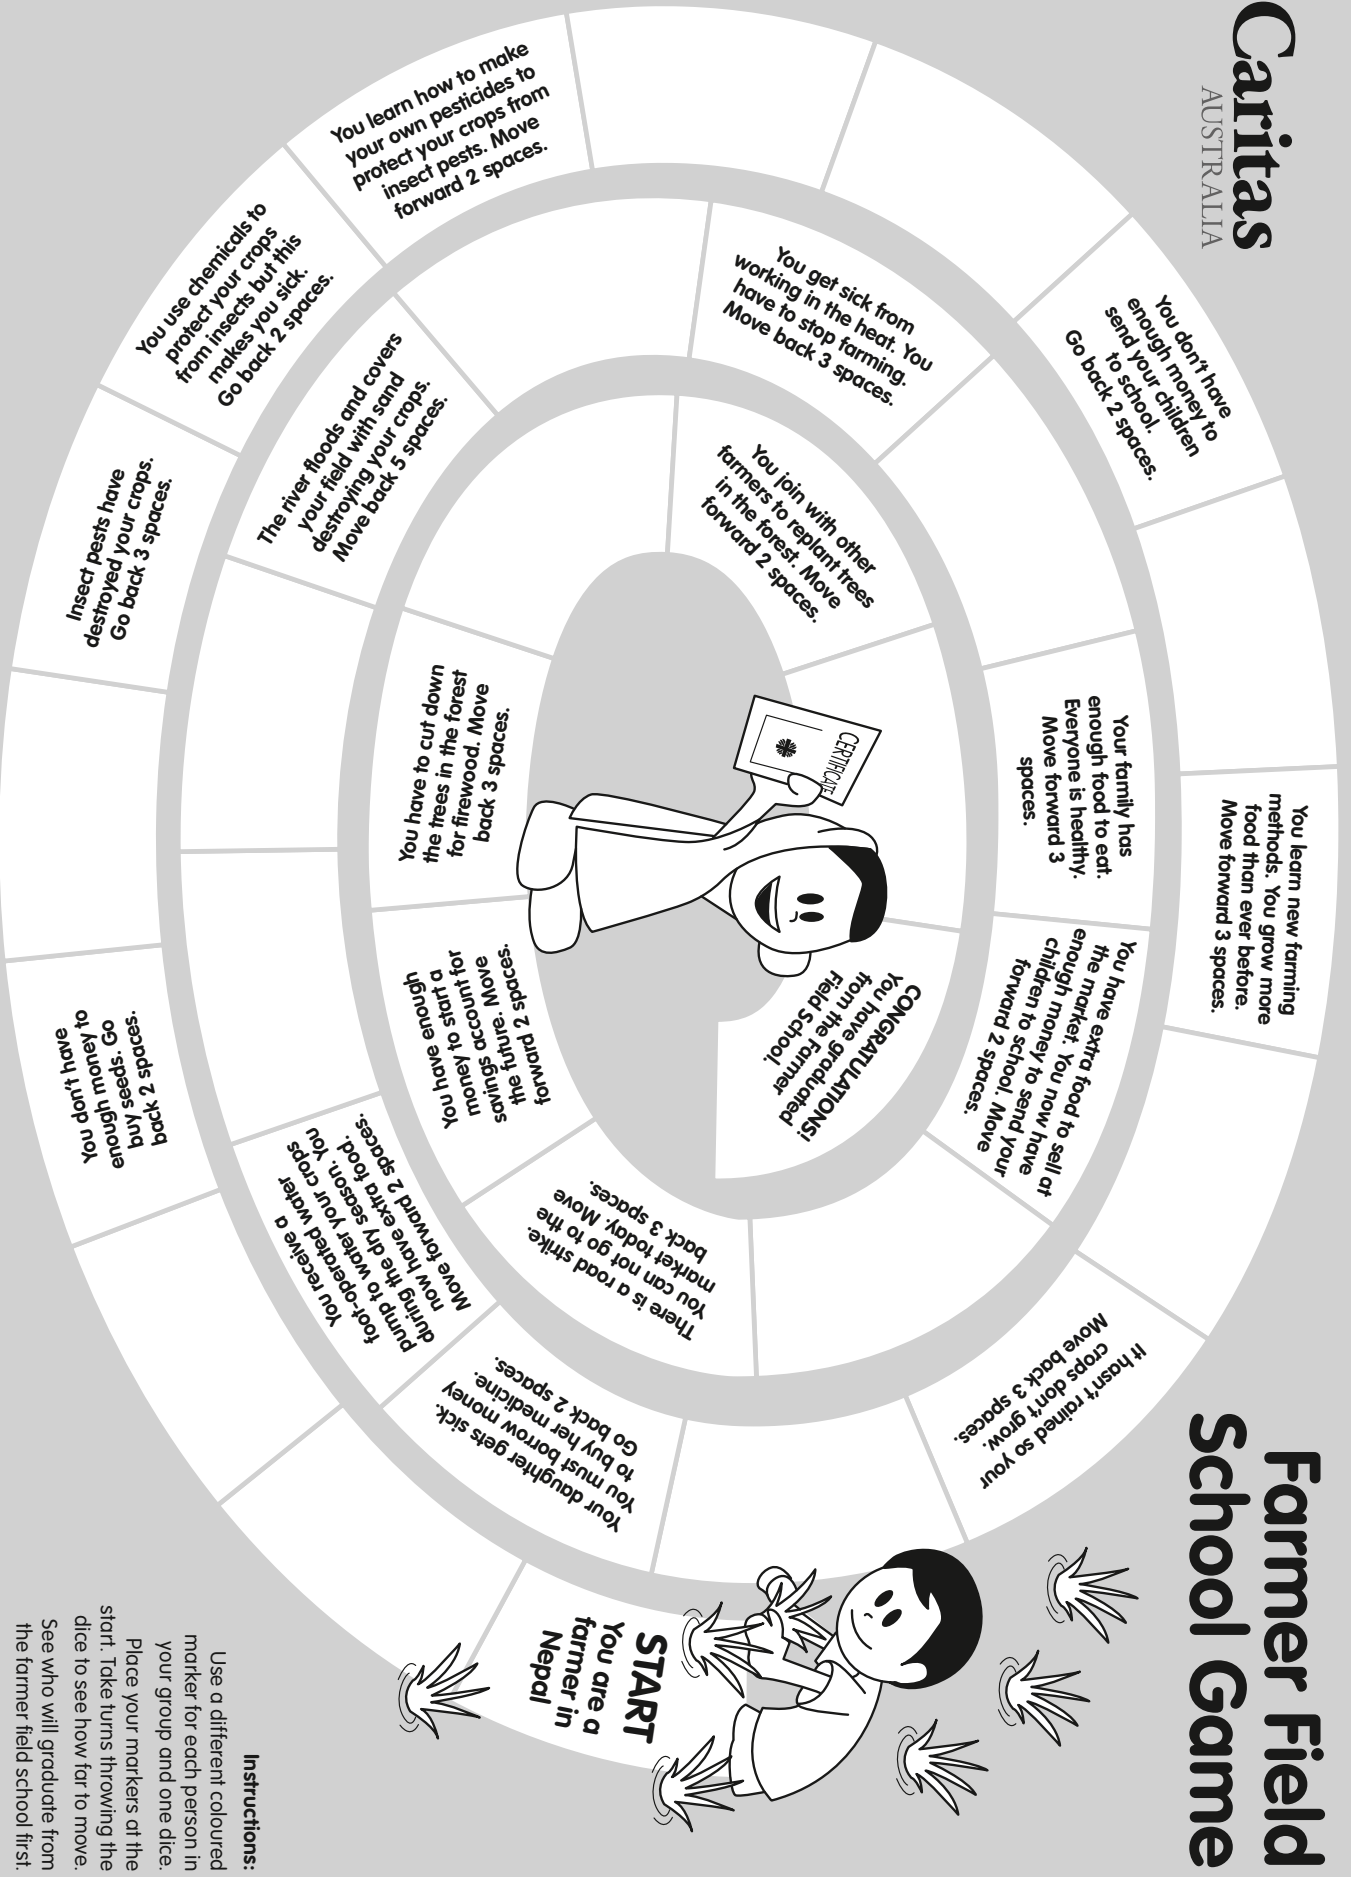

Farmer Field School Game

Instructions:

Use a different coloured marker for each person in your group and one dice. Place your markers at the start. Take turns throwing the dice to see how far to move. See who will graduate from the farmer field school first.